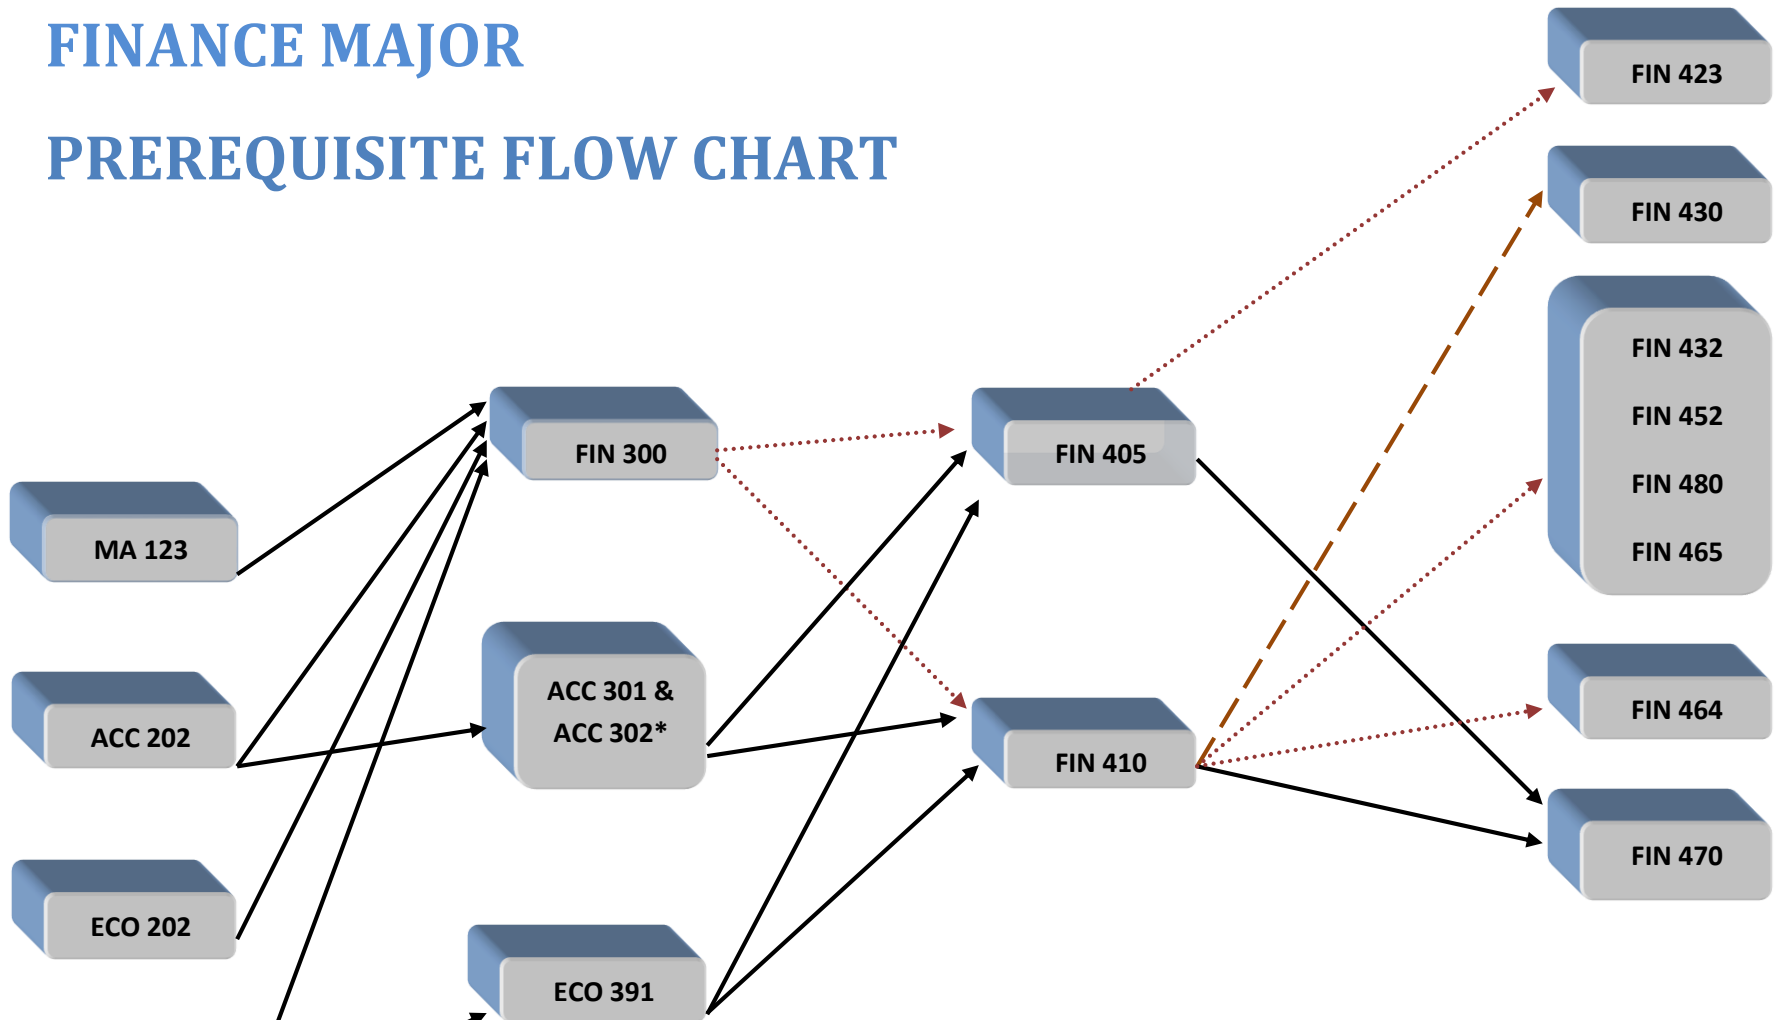

FINANCE MAJOR PREREQUISITE FLOW CHART

Requires a grade of C or better→

Requires a grade of B or better - - - - -→

*ACC 302 may be taken concurrently with FIN 405 & FIN 410